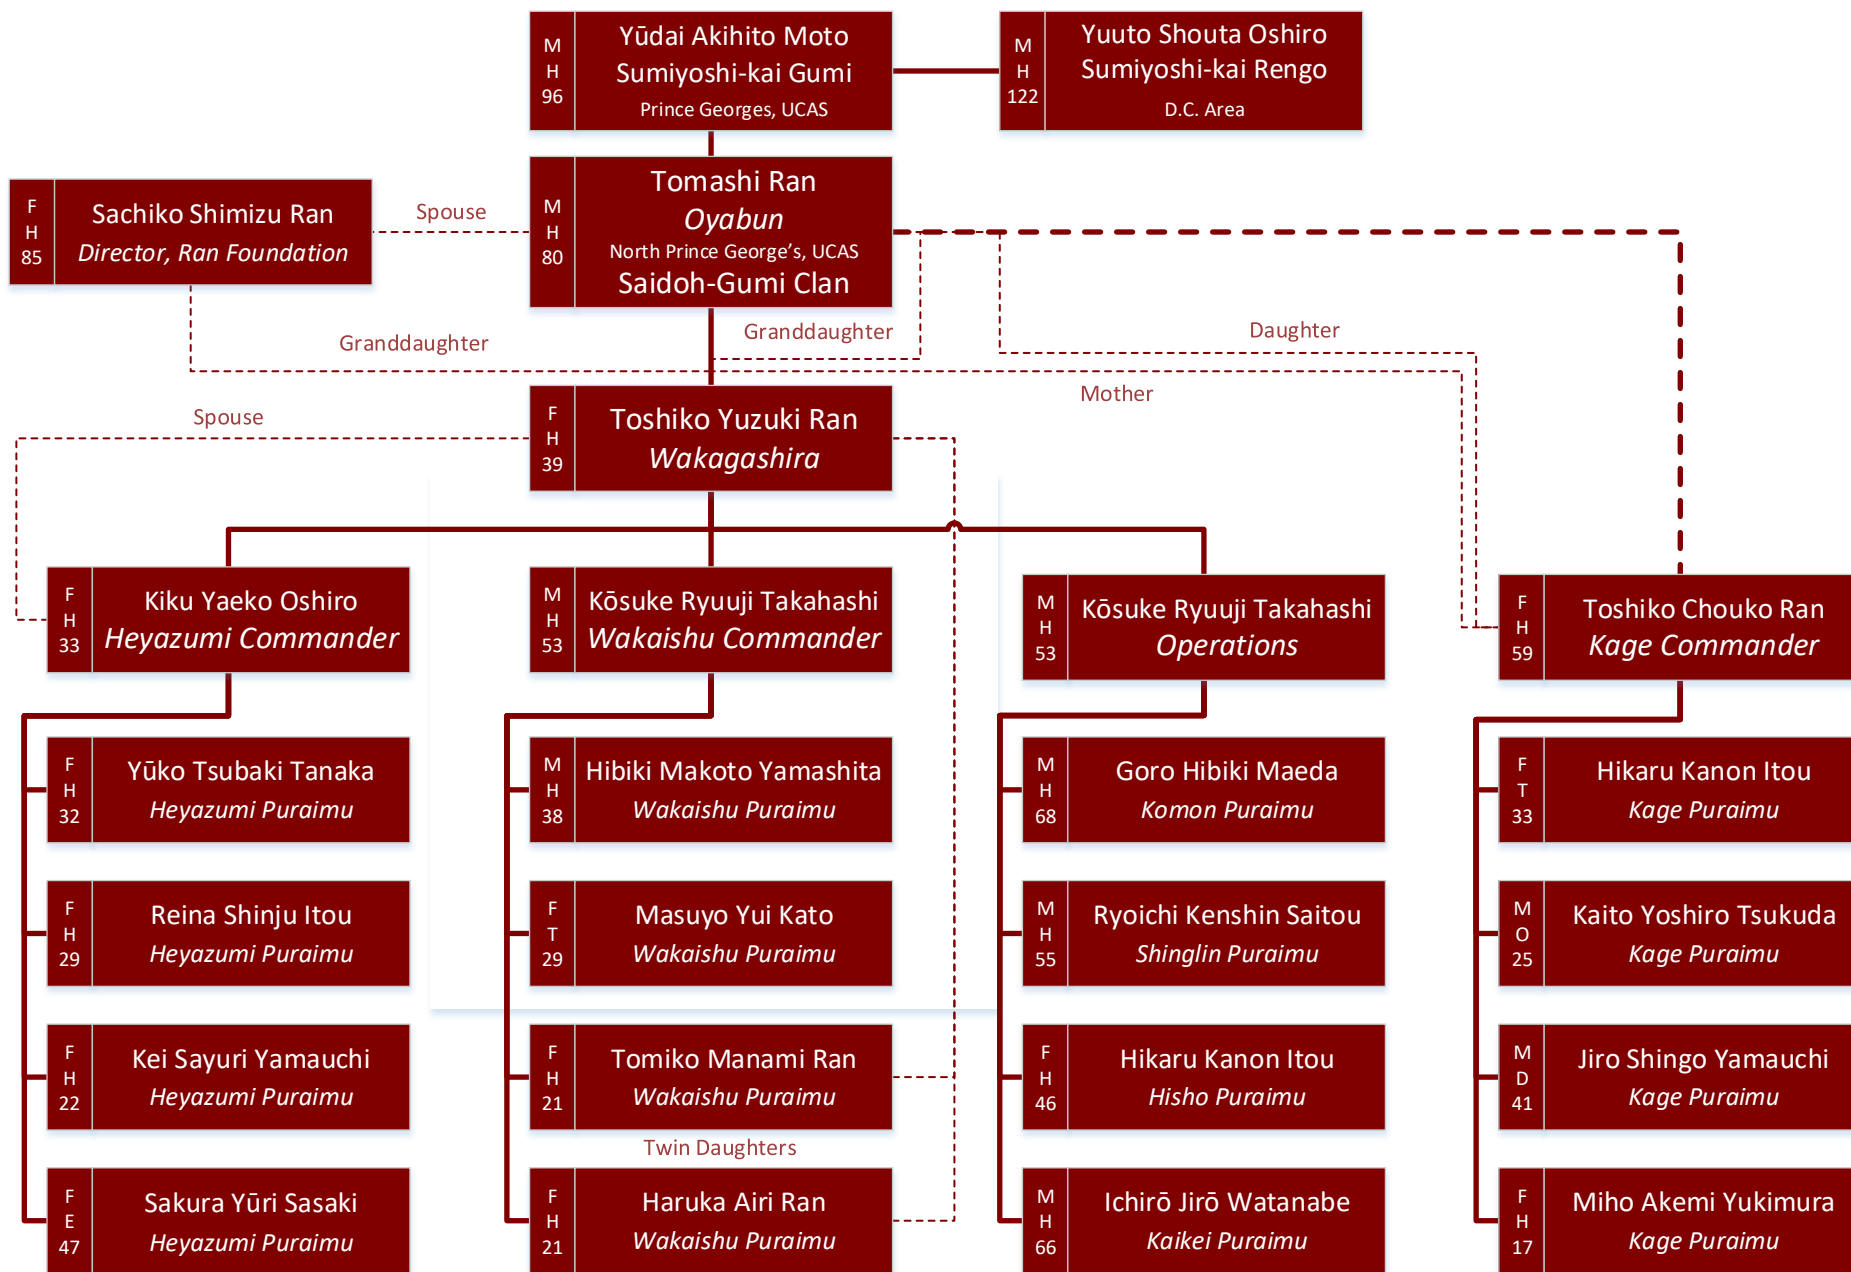

Saidoh-Gumi Yakuza Clan

Northern Prince Georges, UCAS (As of 2073)

Blackjack's Shadowrun Page: www.BlackjackSR.com

Gumi: Clan Or Syndicate Head
 Rengo: Alliance Of Gumi
 Heyazumi: Live-In (Undercover) Soldier

Puraimu: Prime. Well Skilled
 Komom: Advisor
 Shinglin: Counselors

Kaikei: Accountants
 Kage: Shadow.
 Wakaishu: Foot Soldier

Hisho: Secretaries